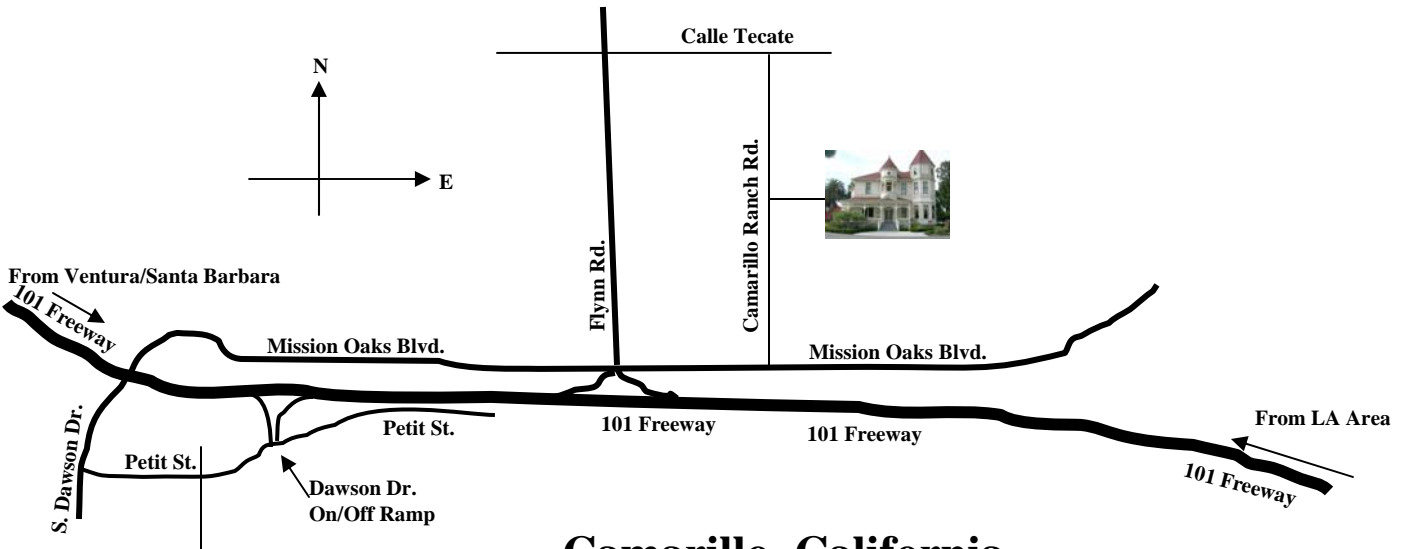

More Info: contact Bruce Fuhrman bruce4info@aol.com

Driving Directions:

From Ventura/Santa Barbara:

Exit 101 Freeway at Dawson Dr.

Bear Right on off ramp onto Petit St.

Turn right at Dawson Dr. and go under Freeway.

After exiting under freeway, follow Dawson past Technicolor and Harbor Freight.

Continue on Mission Oaks Blvd. past Flynn Rd. and turn left at Camarillo Ranch Rd.

Follow signs to Ranch.

From LA Area:

Exit 101 Freeway at Flynn Rd. in Camarillo.

Turn right onto Mission Oaks Blvd.

Turn left at Camarillo Ranch Blvd.

Follow signs to Ranch.

Ranch Address:

201 Camarillo Ranch Rd.

Camarillo, Ca. 93012

Camarillo, California